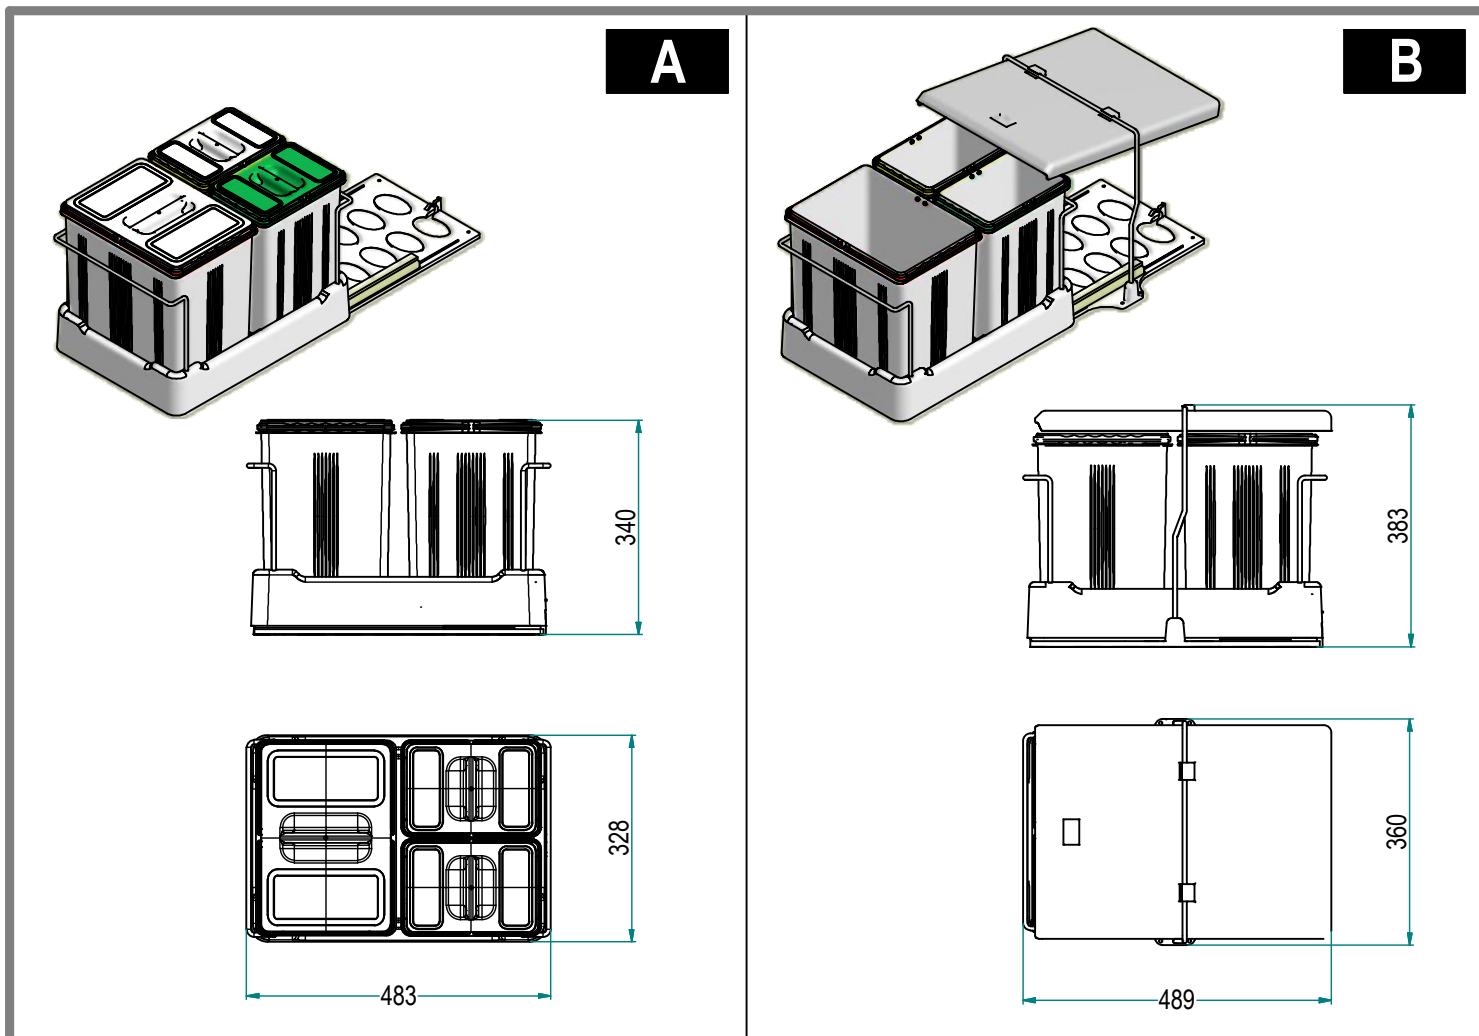

Discovery - Pattumiera estraibile
Discovery - Extractable Dustbin

Art. 97DE

97 DE / 1

Code	Secchi Grandi Big dustbins	Secchi Piccoli Small dustbins	Coperchio Lid
1	2	-	A
2	1	2	A
3	2	-	B
4	1	2	B

**Caratteristiche
Principali
Main
Features**

o Pattumiere e coperchi in polipropilene
o Misure base su richiesta del cliente
o Cesti portadetersivi in ferro Fe360, cromato, vari diametri

*o Dustbins made of polypropilene
o Base dimensions on customer request
o Detergent Basket made of Chromed Iron Fe360,
different diameters*